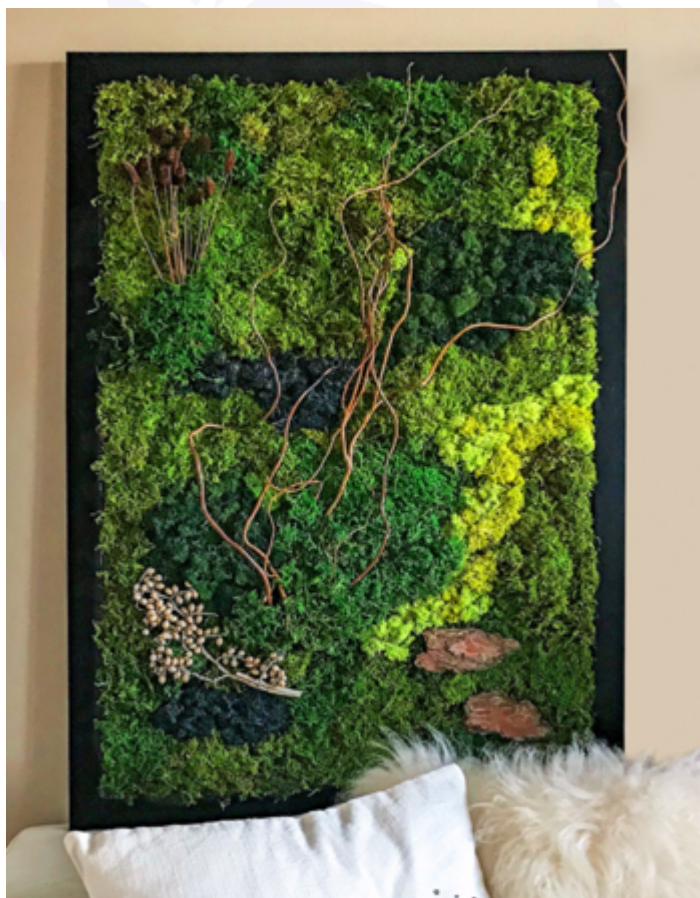

Top Shelf Collection

- Looking to thank that special client? Send one of our exclusive pieces of living art
- Moss Wall Garden -pictured is 24" x 36" and available in smaller sizes
- Succulent Silver 9 piece (also available in 7 piece and 4 piece)
- Stone Forest Terrarium